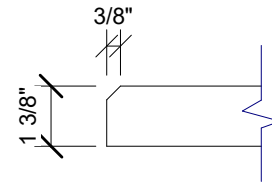

1 SIDE VIEW  
1" = 1'-0"

2 EDGE DETAIL  
3" = 1'-0"

3 PLAN VIEW  
1" = 1'-0"

4 END VIEW  
1" = 1'-0"

123 Columbia Court N. Chaska, MN 55318  
www.acousticalsurfaces.com  
1-800-854-2948

PRODUCT LINE: 1 3/8" Enviroacoustic Design Panels - 2ft x 2ft - Beveled Edge - Skew