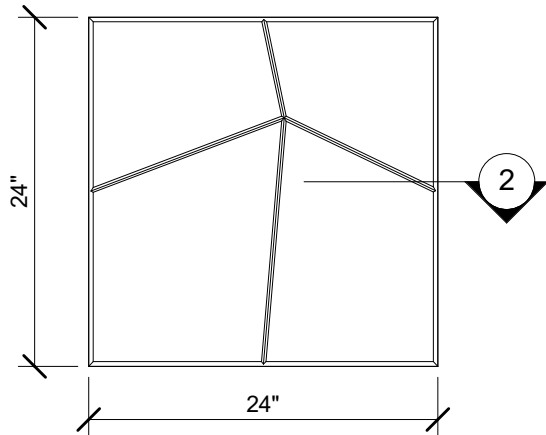

1 SIDE VIEW  
1" = 1'-0"

2 EDGE DETAIL  
3" = 1'-0"

3 PLAN VIEW  
1" = 1'-0"

4 END VIEW  
1" = 1'-0"

123 Columbia Court N. Chaska, MN 55318  
www.acousticalsurfaces.com  
1-800-854-2948

PRODUCT LINE: 1 3/8" Enviroacoustic Design Panels - 2ft x 2ft - Beveled Edge - Skew